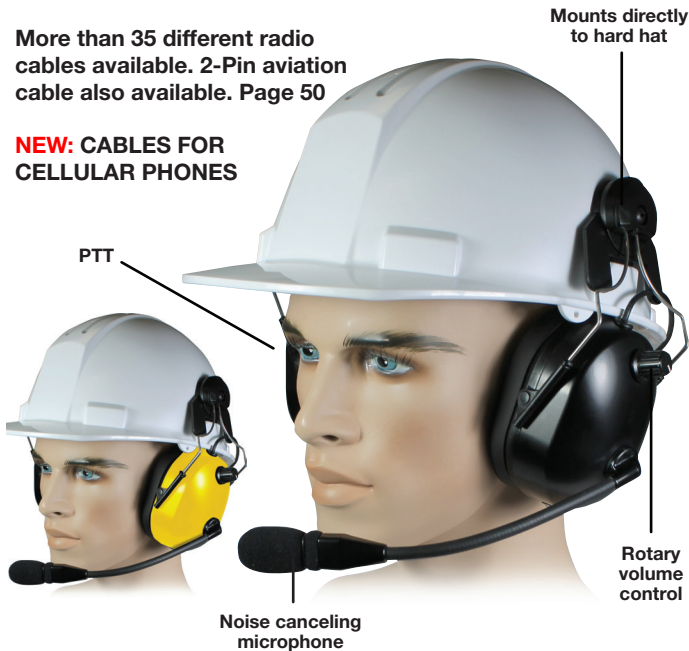

HBB-EM SERIES

High Performance Dual Muff Headsets

PRYME®

NRR Rating of 24dB

Hard Hat Mounting System

FEATURES

- Dual muff style headset with snap-on helmet mount
- Lightweight, comfortable, and easy to adjust
- Super comfortable foam earpads or optional GEL filled earpads
- Aviation-style boom microphone with flexible arm
- Optional noise canceling microphone reduces transmitted background noise
- Removable/replaceable radio interface cable (optional tactical kit available)
- Loud muff earphones allow the user to hear incoming signals easily
- Tactile PTT button mounted in the right earphone
- Replaceable microphone
- Rotary volume control
- 5P Mini XLR connector

HBB-EM-HMB (Black)
HBB-EM-HMY (Yellow)

Hard Hat Mounting System - Listen Only

FEATURES

- Dual muff style headset with snap-on helmet mount
- Lightweight, comfortable, and easy to adjust
- Super comfortable foam earpads or optional GEL filled earpads
- Loud muff earphones allow the user to hear incoming signals easily
- Standard 3.5mm jack can be used with common earphone cables
- Short 3.5mm coil cable

HBB-EM-LO-HMB (Black)
HBB-EM-LO-HMY (Yellow)

Short 3.5mm cable included

More than 35 different radio cables available. 2-Pin aviation cable also available. Page 50

NEW: CABLES FOR CELLULAR PHONES