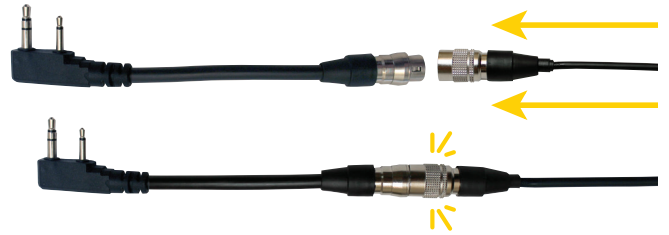

PRYME[®] QD[™] Quick Disconnect

UPGRADE
QD[™]
QUICK DISCONNECT
AVAILABLE
+ \$30 (MSRP)

PRYME's Quick Disconnect audio accessories and adapters provide both security and usability. Just install the adapter onto the radio and then plug the QD accessory into the six-pin QD connector. The push-pull mechanism locks the accessory in place during use, but still allows you to quickly remove it from the radio without tools if necessary.

PRYME's QD connectors are die-cast and precision machined for superb fit and incredible durability rivaling the OEM models.

Pick an Adapter and Accessory to make a set.

The PRYME Quick Disconnect (QD[™]) is available for a wide range of radios, offering additional convenience and simplicity. The PRYME QD[™] will allow the user to easily connect and disconnect a PRYME audio accessory, yet is secure enough to be used in most situations. All PRYME Quick Disconnect accessories are interchangeable with all PRYME Quick Disconnect adapters and pigtails, making communications convenient for large businesses that use multiple brands of radios. The PRYME Quick Disconnect pigtails and adapters also prevent wear and tear, prolonging the life of your radios.

Quick Disconnect Feature

The PRYME Quick Disconnect feature is available for these products:

HLP-SNL
Padded
Boom Headset

MC-EM05
Cable for HBB-EM
and HDS-EM
Dual Muff Headsets

NBP-BH05
Tactical Bone
Conduction Headset