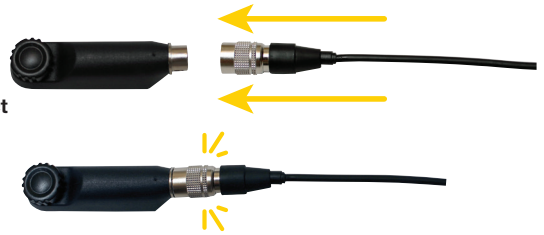

PRYME[®] QD[™] Quick Disconnect

UPGRADE
QD[™]
QUICK DISCONNECT
AVAILABLE
+ \$30 (MSRP)

PRYME's Quick Disconnect audio accessories and adapters provide both security and usability. Just install the adapter onto the radio and then plug the QD accessory into the six-pin QD connector. The push-pull mechanism locks the accessory in place during use, but still allows you to quickly remove it from the radio without tools if necessary.

PRYME's QD connectors are die-cast and precision machined for superb fit and incredible durability rivaling the OEM models.

Pick an Adapter and Accessory to make a set.

The PRYME Quick Disconnect (QD[™]) is available for a wide range of radios, offering additional convenience and simplicity. The PRYME QD[™] will allow the user to easily connect and disconnect a PRYME audio accessory, yet is secure enough to be used in most situations. All PRYME Quick Disconnect accessories are interchangeable with all PRYME Quick Disconnect adapters and pigtails, making communications convenient for large businesses that use multiple brands of radios. The PRYME Quick Disconnect pigtails and adapters also prevent wear and tear, prolonging the life of your radios.

Quick Disconnect Feature

The PRYME Quick Disconnect feature is available for these products:

HLP-SNL
Padded
Boom Headset

MC-EM05
Cable for HBB-EM
and HDS-EM
Dual Muff Headsets

NBP-BH05
Tactical Bone
Conduction Headset