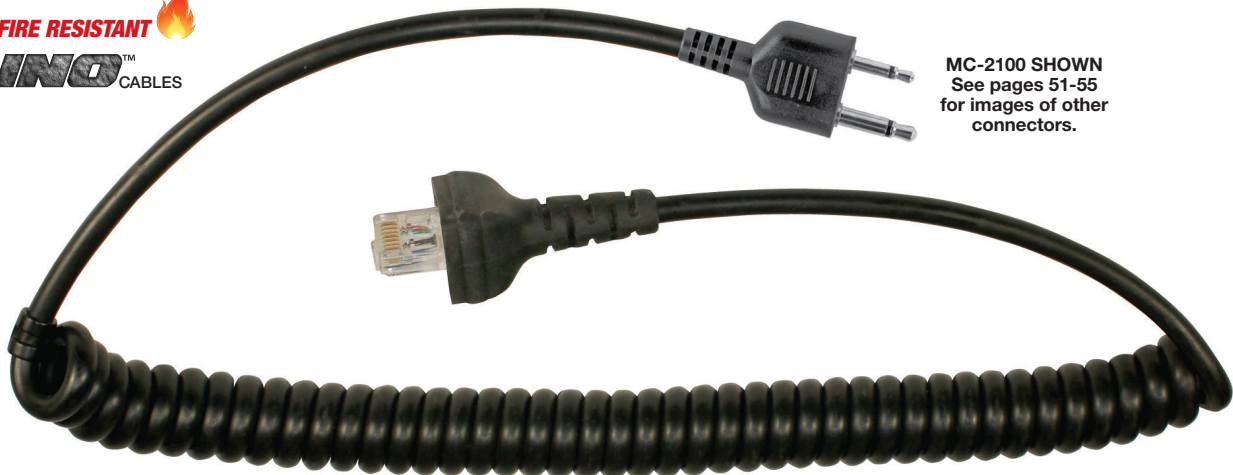

PART NUMBER	DESCRIPTION
FOR KENWOOD RADIOS	
MC-2101	Replacement Cable with x01 Connector
MC-2111	Replacement Cable with x11 Connector
FOR MOTOROLA RADIOS	
MC-2100-M11	Replacement Cable with M11 Connector
MC-2103	Replacement Cable with x03 Connector
MC-2113	Replacement Cable with x13 Connector
MC-2123	Replacement Cable with x23 Connector
MC-2133	Replacement Cable with x33 Connector
MC-2143	Replacement Cable with x43 Connector
MC-2163	Replacement Cable with x63 Connector
MC-2183	Replacement Cable with x83 Connector
FOR SEPURA RADIOS	
MC-2100-SP3	Replacement Cable with x00-SP3 Connector
MC-2100-SP4	Replacement Cable with x00-SP4 Connector
FOR TAIT RADIOS	
MC-2100-T8	Replacement Cable with H8 Connector
FOR VERTEX RADIOS	
MC-2102	Replacement Cable with x02 Connector
MC-2112	Replacement Cable with x12 Connector
MC-2122s	Replacement Cable with x22s Connector
MC-2142	Replacement Cable with x42 Connector
FOR WOUXUN RADIOS	
MC-2101	Replacement Cable with x01 Connector
UNIVERSAL EARMUFF HEADSET CABLE FOR QD	
MC-2105	Universal Replacement Cable for QD

REPLACEMENT CABLES - SPM-2100 SERIES

MC-2100 SHOWN
See pages 51-55
for images of other
connectors.